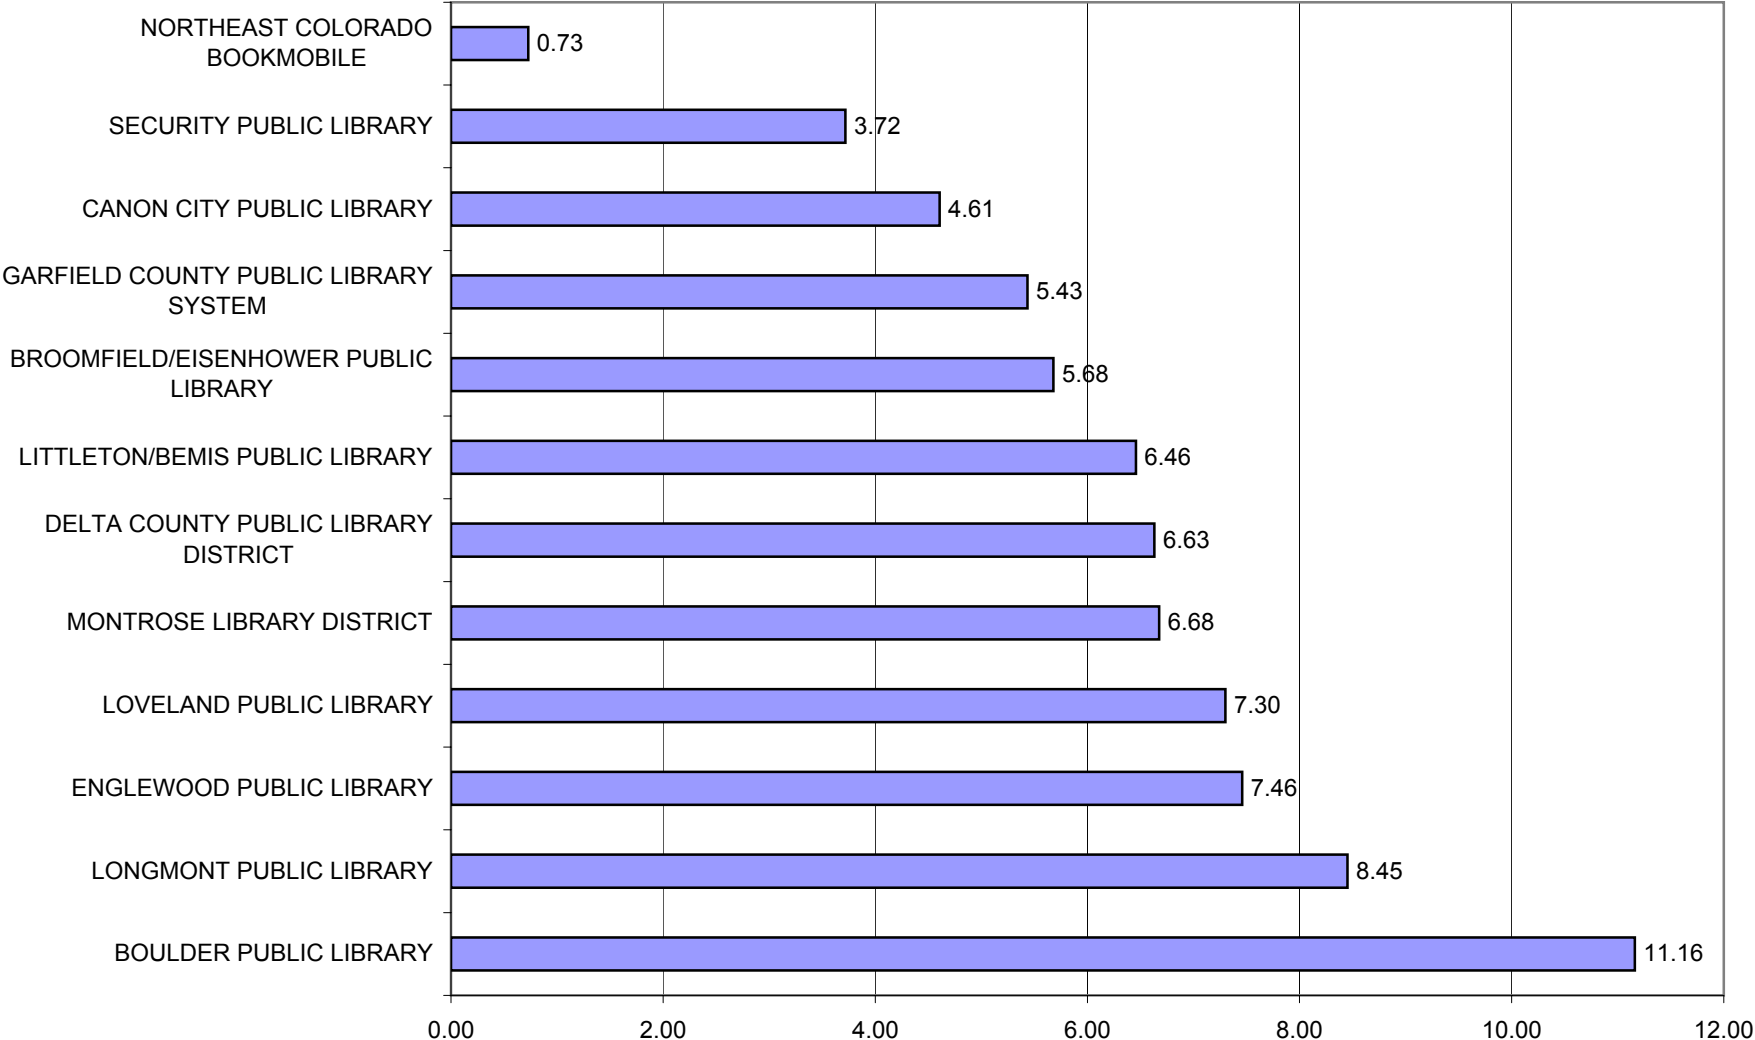

**2003 Visits per Capita
Libraries Serving 25,000 - 99,999**

Source: 2003 Colorado Public Library Annual Report