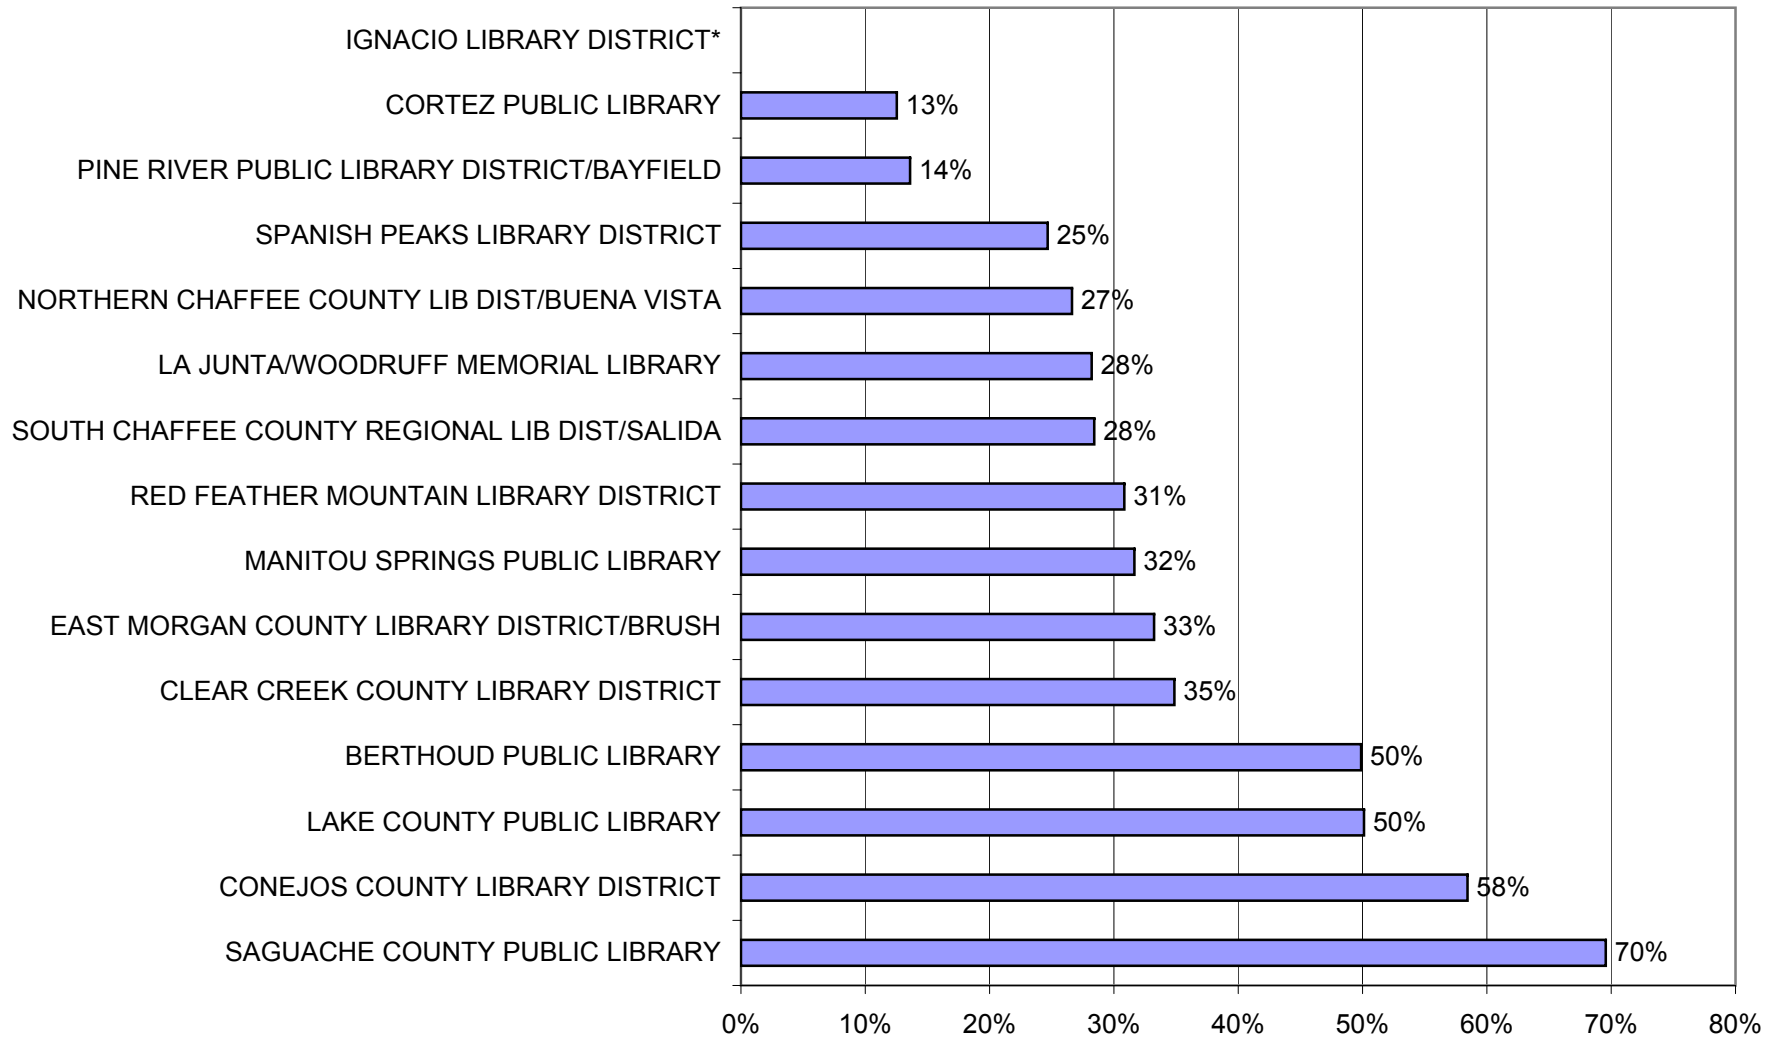

**2003 Children's Materials Circulation as Percent of Total Circulation  
Libraries Serving 5,000 - 9,999**

\*Ignacio Library District did not report children's circulation