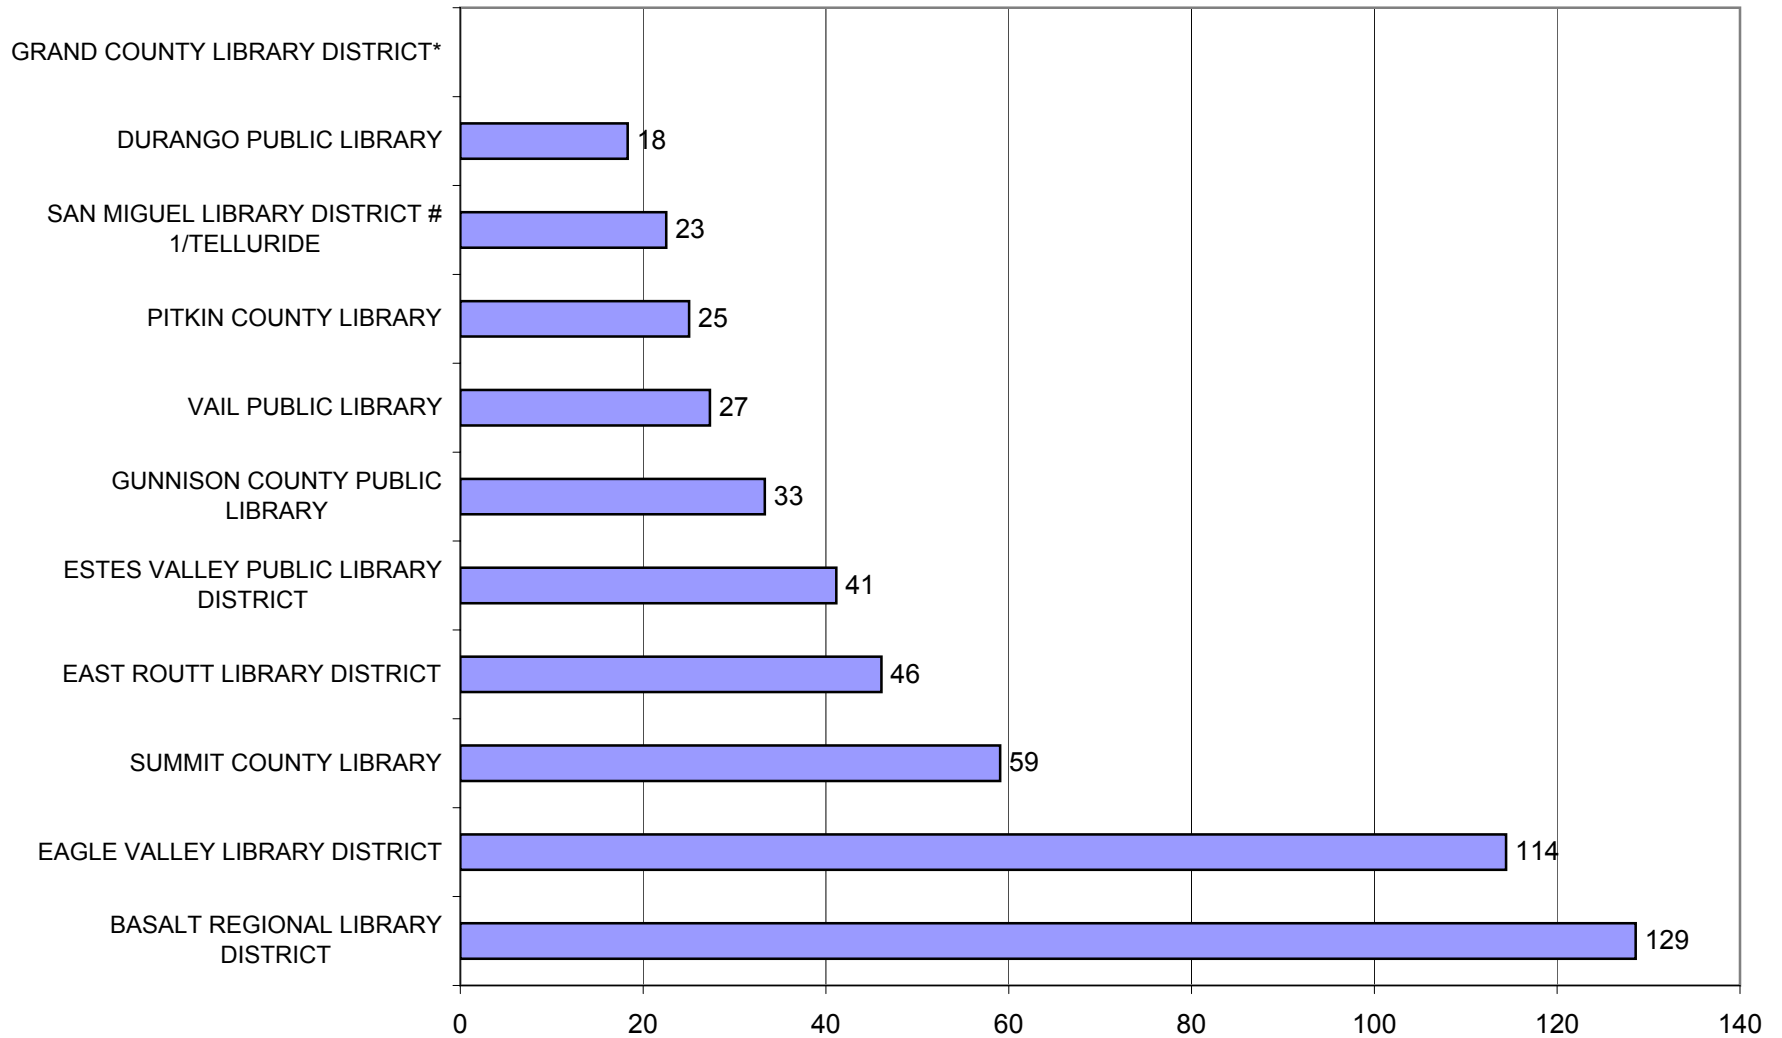

2003 Program Attendance per 1,000 Visits Resort Libraries

*Grand County Library District did not report number of visits