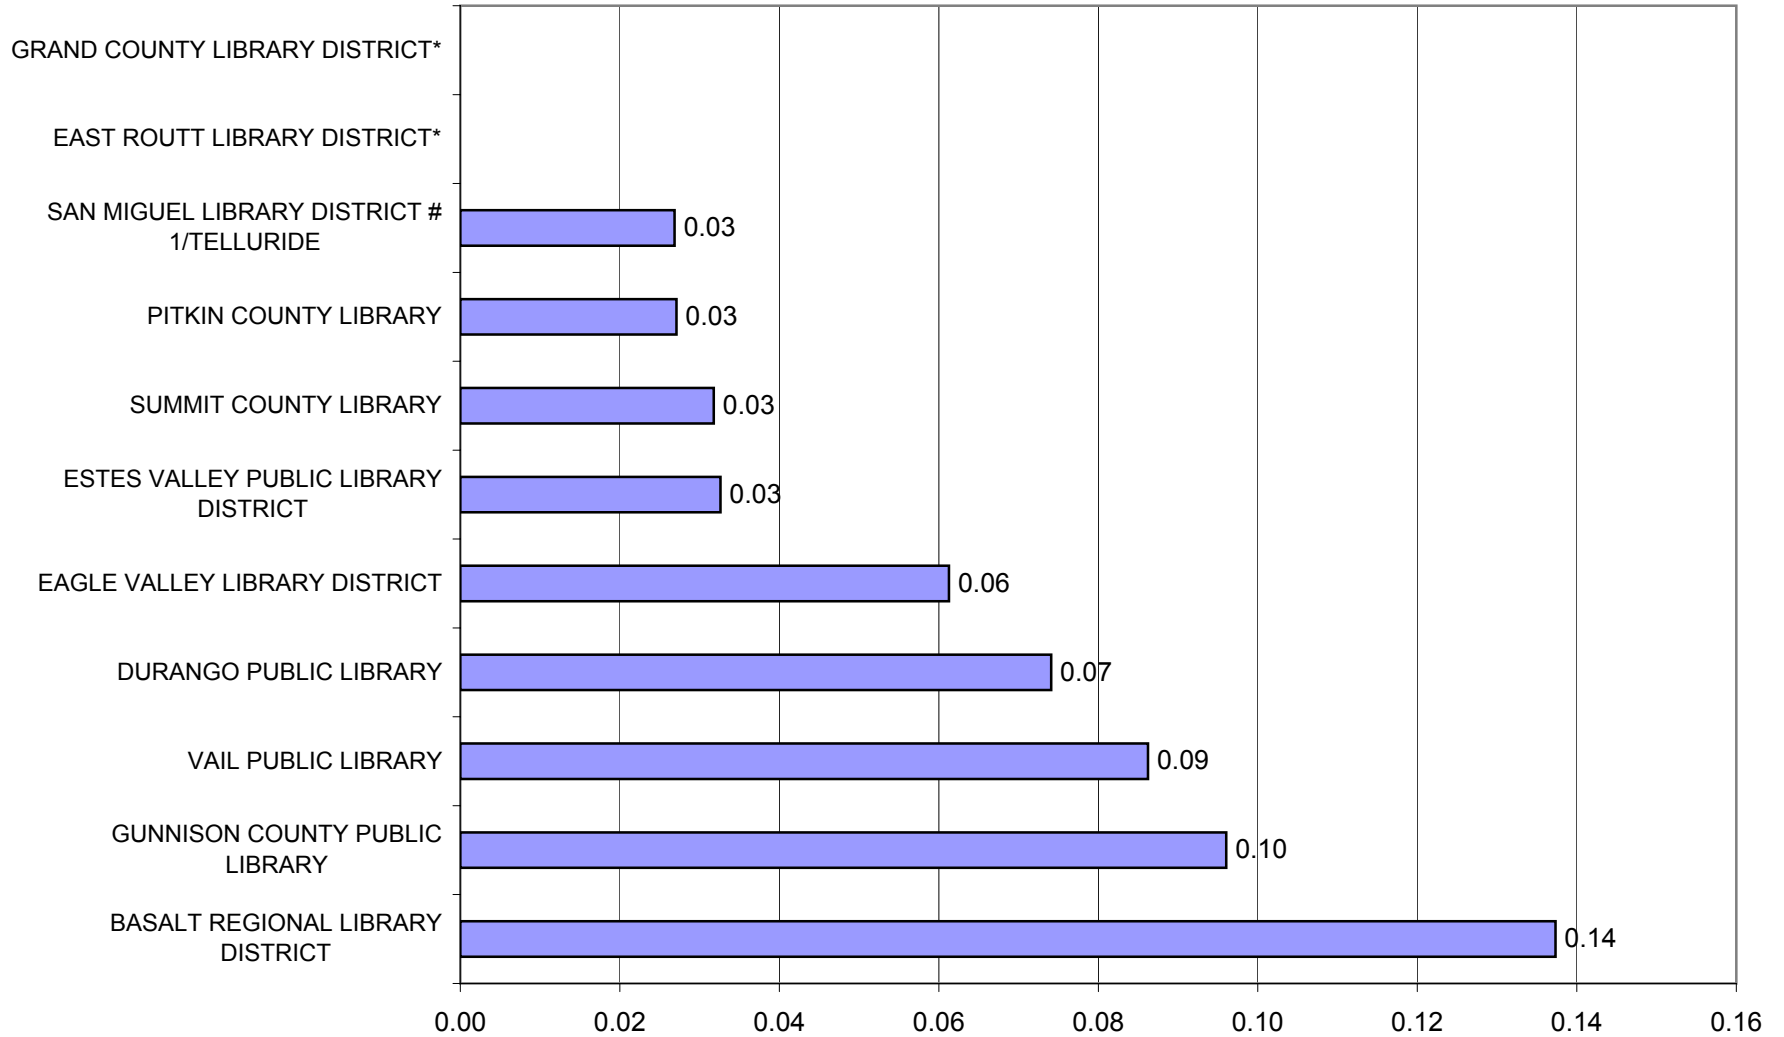

2003 Reference Questions per Visit Resort Libraries

*Grand County Library District did not report number of visits

*East Routt Library District did not report reference transactions

Source: 2003 Colorado Public Library Annual Report