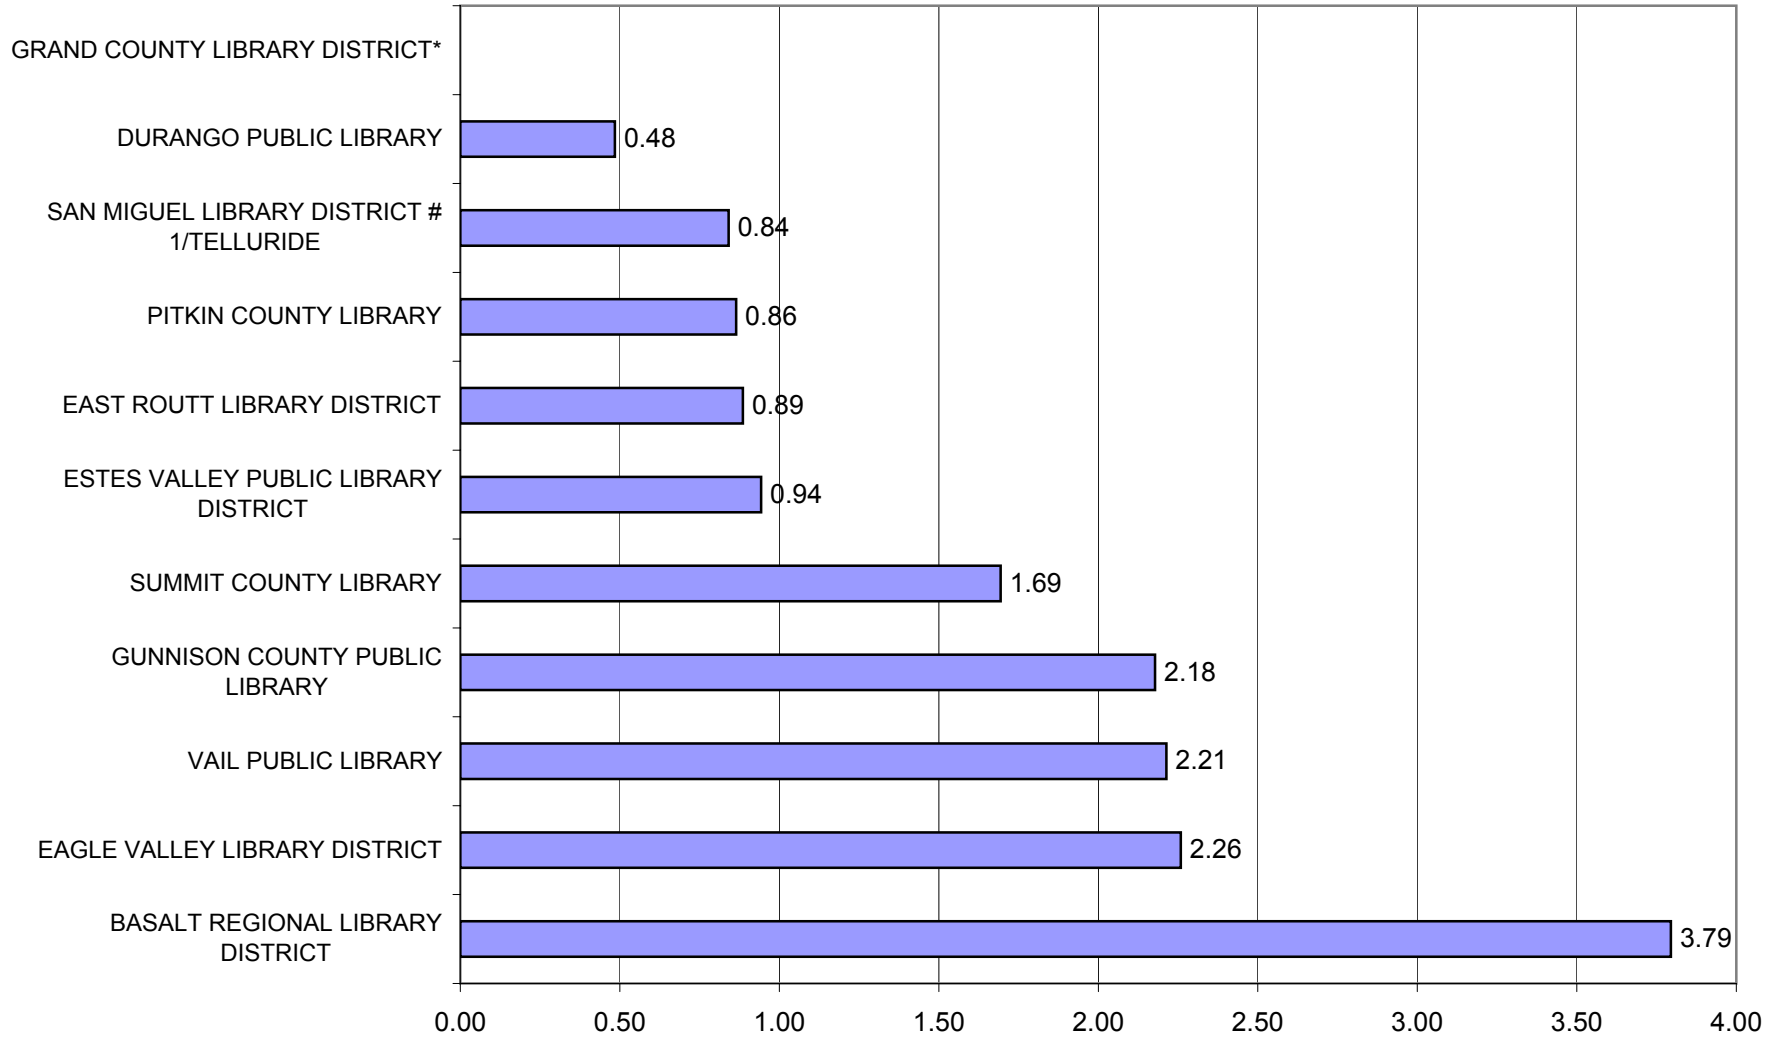

2003 Subscriptions per 1,000 Visits Resort Libraries

*Grand County Library District did not report number of visits