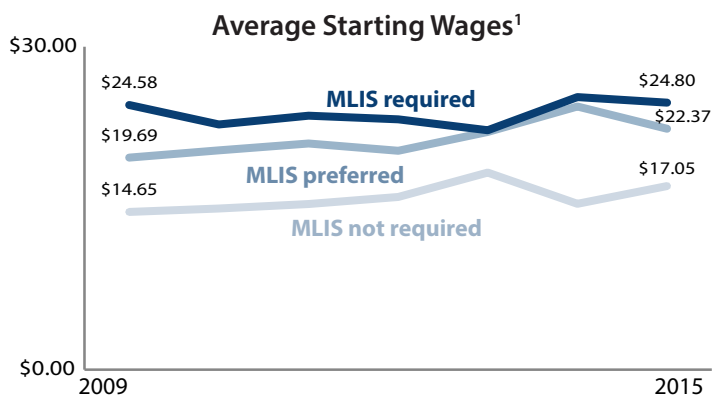

2015: The Rise of Library Jobline Continues

Postings for library jobs continued their upward trajectory in 2015, according to LRS's popular library job posting website, LibraryJobline.org. In 2015, **656** jobs were posted—the most ever since the service's launch in 2007—and almost 3 times that of 2009's low of 228 postings. Average hourly salaries for Academic (\$21.79) and Public (\$20.80) library positions were at an all time high, though the average salary for School libraries (\$16.62) fell by 20% since its high in 2012 (\$20.74). Read on to learn more about how the rest of 2015 shaped up.

2015 QUICK STATS: 656 jobs posted

288K views

March busiest month (67 jobs postings)

LIBRARY JOBLINE TRENDS

MLIS required: +1% since 2009
MLIS preferred: +14% since 2009
MLIS not required: +16% since 2009

SUBSCRIPTIONS