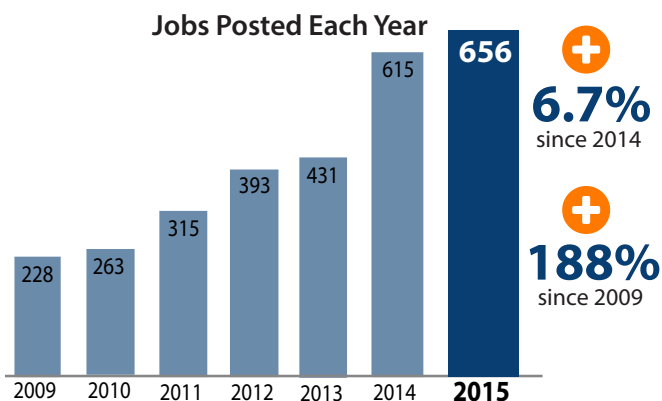

2015: The Rise of Library Jobline Continues

Postings for library jobs continued their upward trajectory in 2015, according to LRS's popular library job posting website, LibraryJobline.org. In 2015, **656** jobs were posted—the most ever since the service's launch in 2007—and almost 3 times that of 2009's low of 228 postings. Average hourly salaries for Academic (\$21.79) and Public (\$20.80) library positions were at an all time high, though the average salary for School libraries (\$16.62) fell by 20% since its high in 2012 (\$20.74). Read on to learn more about how the rest of 2015 shaped up.

2015 QUICK STATS: 656 jobs posted

288K views

March busiest month (67 jobs postings)

LIBRARY JOBLINE TRENDS

MLIS required: +1% since 2009
MLIS preferred: +14% since 2009
MLIS not required: +16% since 2009

SUBSCRIPTIONS