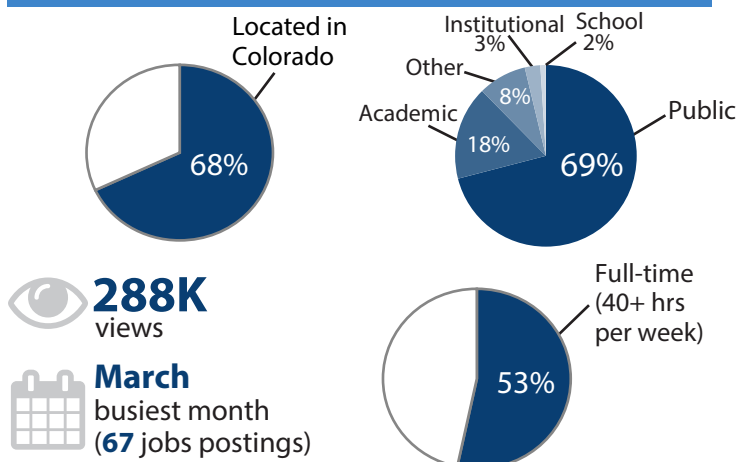

2015: The Rise of Library Jobline Continues

Postings for library jobs continued their upward trajectory in 2015, according to LRS's popular library job posting website, LibraryJobline.org. In 2015, **656** jobs were posted—the most ever since the service's launch in 2007—and almost 3 times that of 2009's low of 228 postings. Average hourly salaries for Academic (\$21.79) and Public (\$20.80) library positions were at an all time high, though the average salary for School libraries (\$16.62) fell by 20% since its high in 2012 (\$20.74). Read on to learn more about how the rest of 2015 shaped up.

2015 QUICK STATS: 656 jobs posted

288K views

March busiest month (67 jobs postings)

LIBRARY JOBLINE TRENDS

MLIS required: +1% since 2009
MLIS preferred: +14% since 2009
MLIS not required: +16% since 2009

SUBSCRIPTIONS

741K+ emails sent

546 job seekers added in 2015

115 employers added in 2015

4,115 total job seekers

963 total employers

@libraryjobline

900+ followers
4.2K tweets

#JobTip: Follow @libraryjobline to get our favorite job hunting advice, #libraryjobs postings, & weekly #HOTJOB