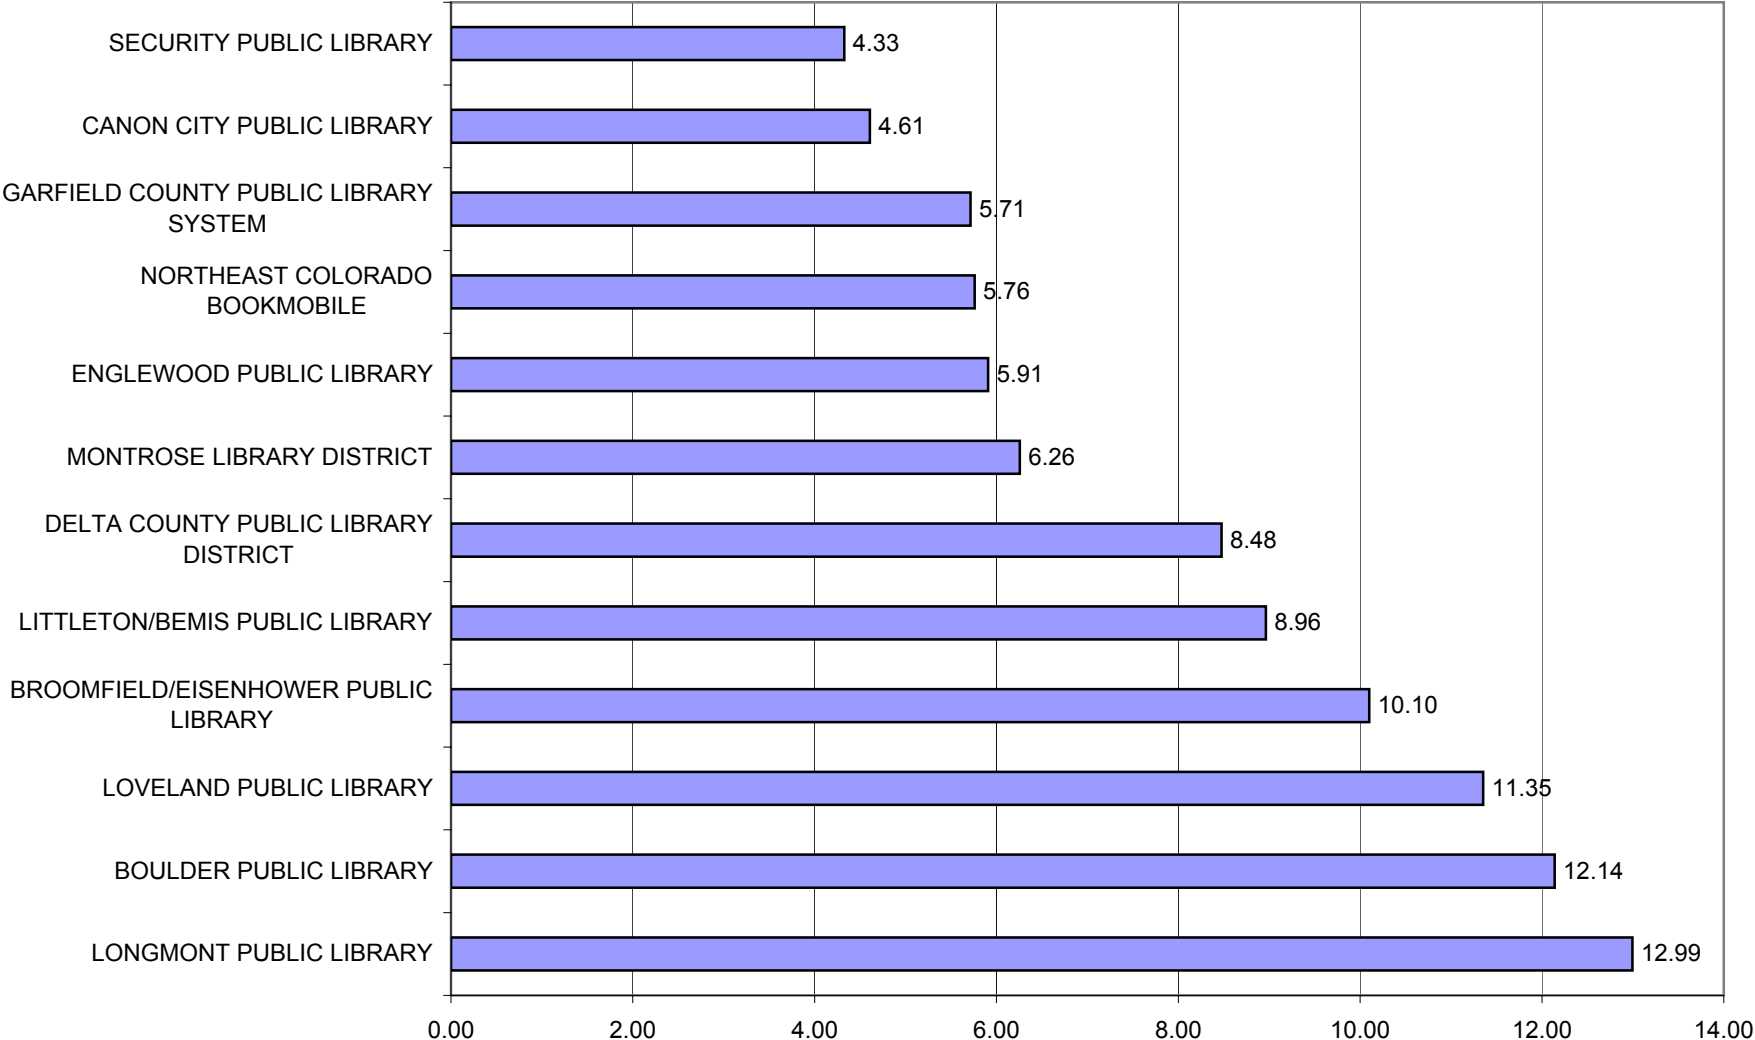

**2003 Circulation per Capita
Libraries Serving 25,000 - 99,999**

Source: 2003 Colorado Public Library Annual Report